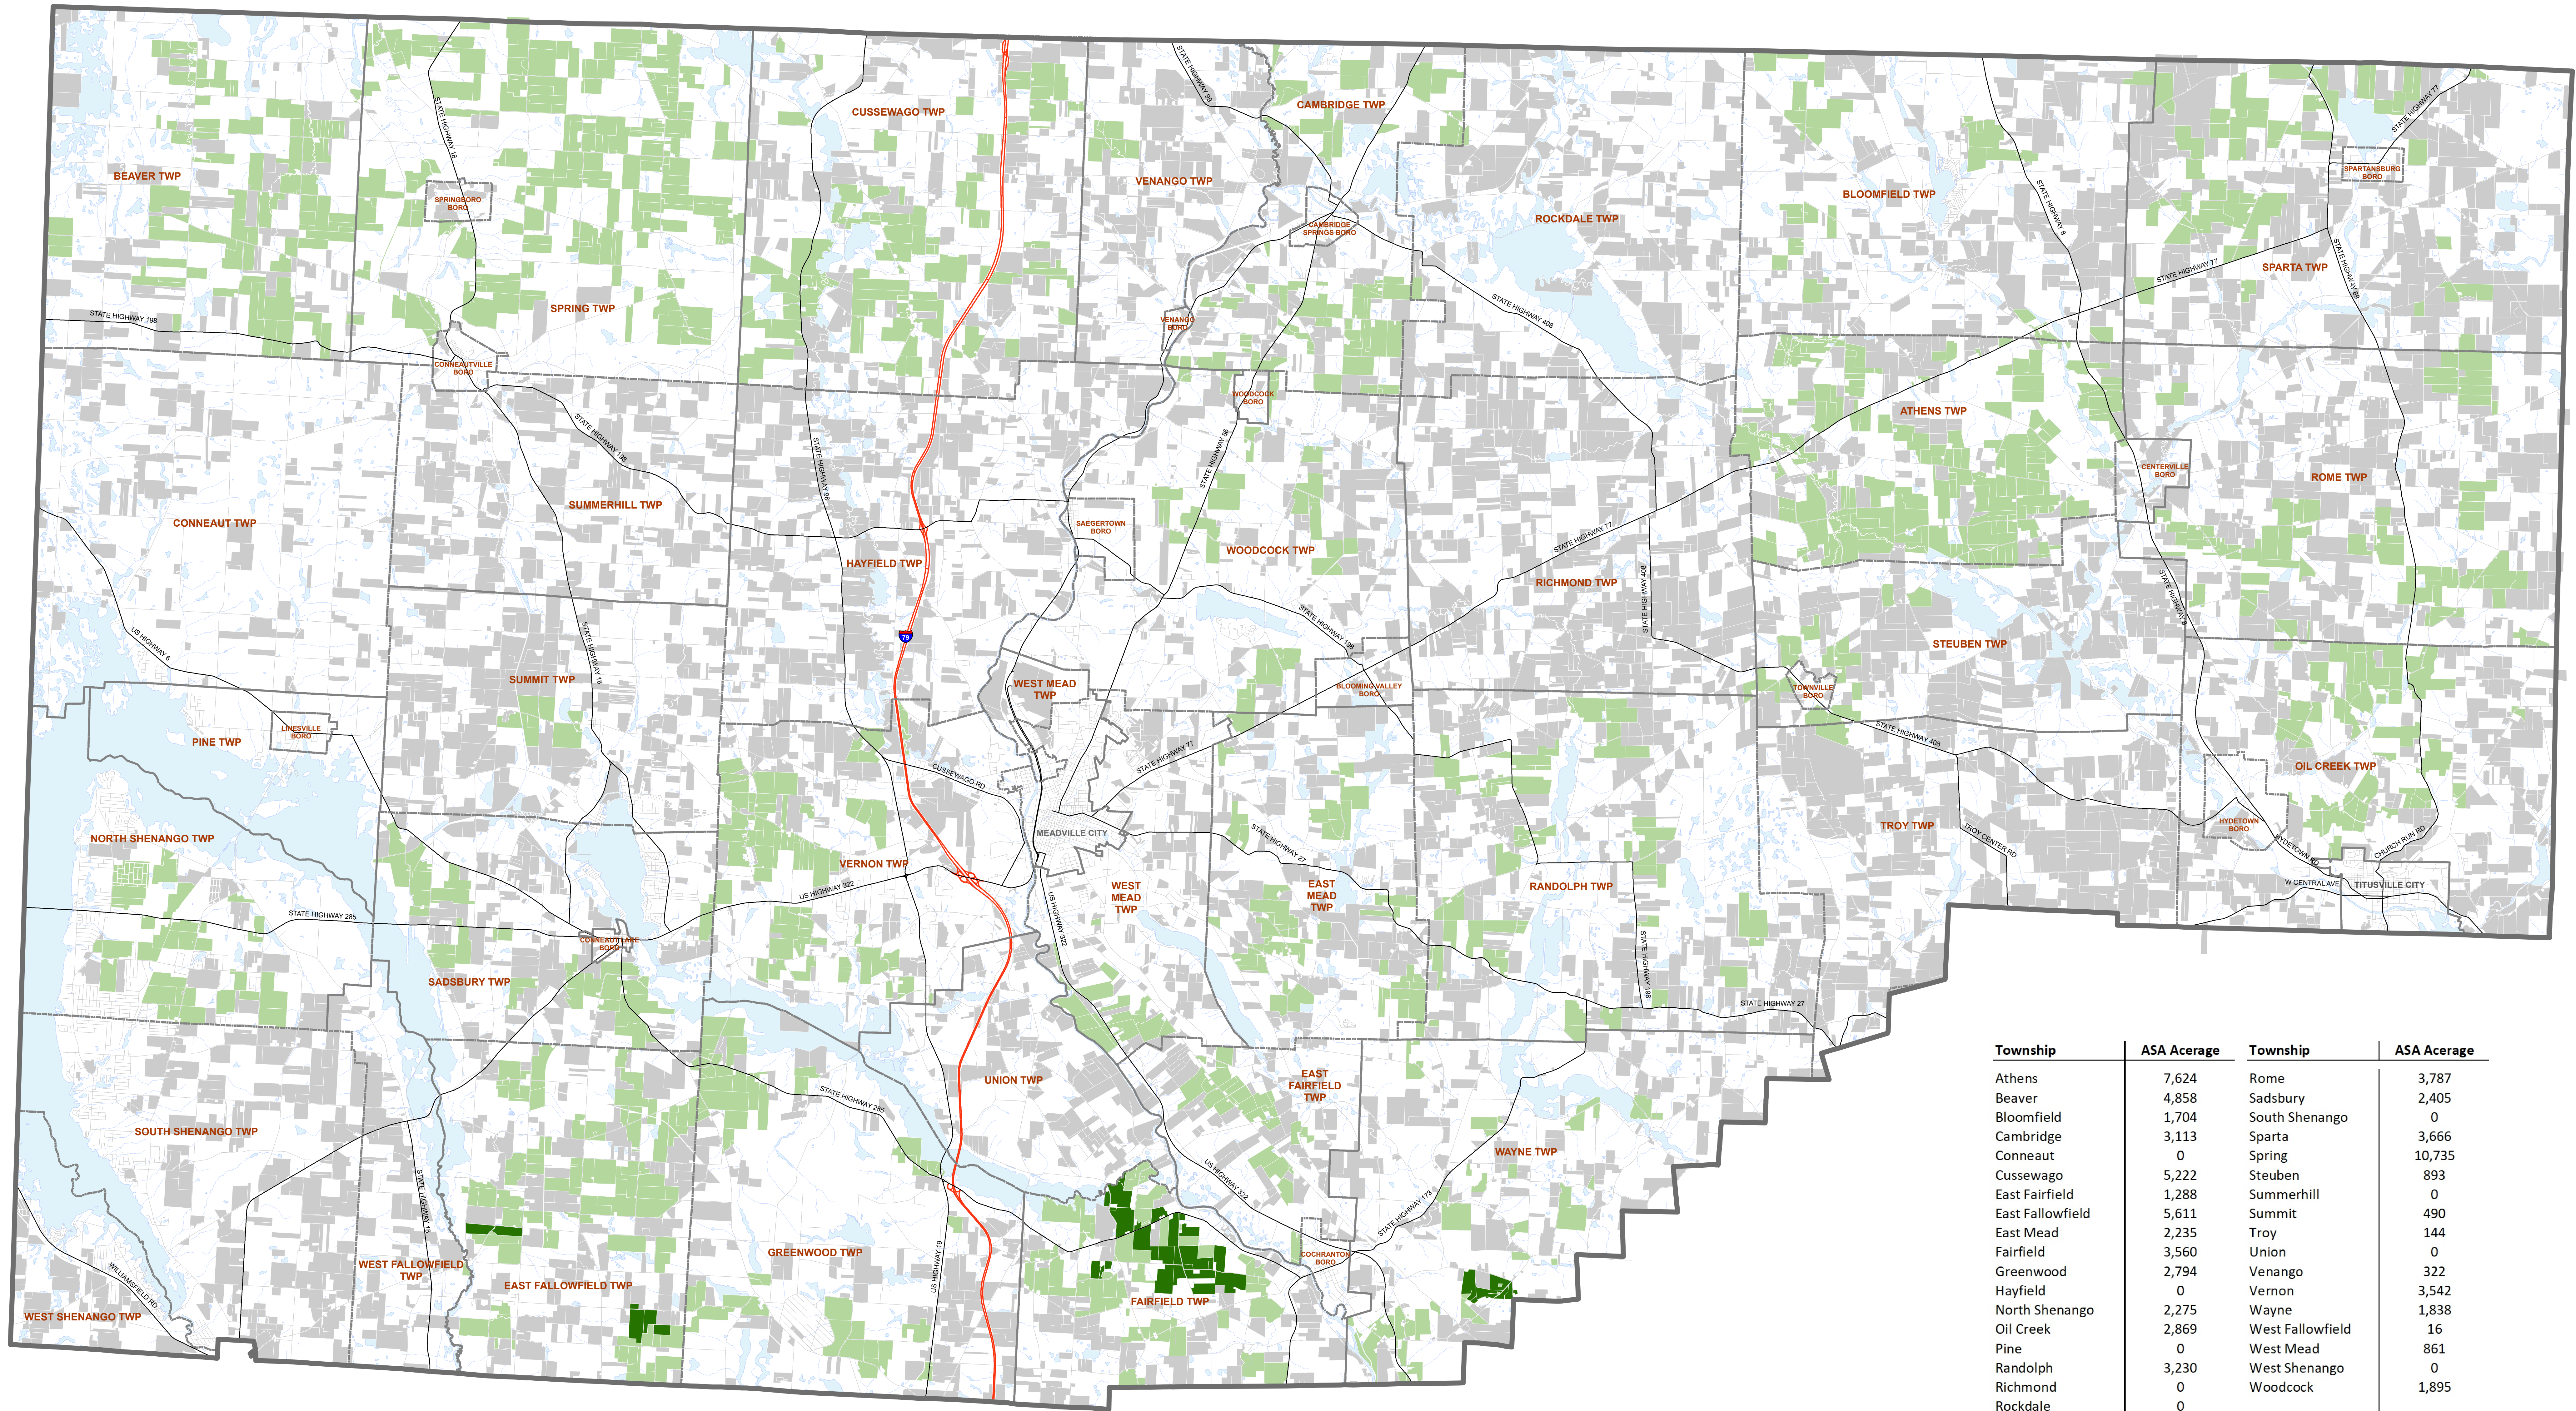

Crawford County Agricultural Security Areas (ASAs) 2017

Crawford County Planning Office - December 8, 2017

Municipal Boundaries
 — Interstate 79
 Major Roads
 Minor Roads / Streets
 Preserved Farmland
 Agricultural Security Areas
 Agricultural Parcels (non-ASA)
 Water

0 2.5 5 Miles