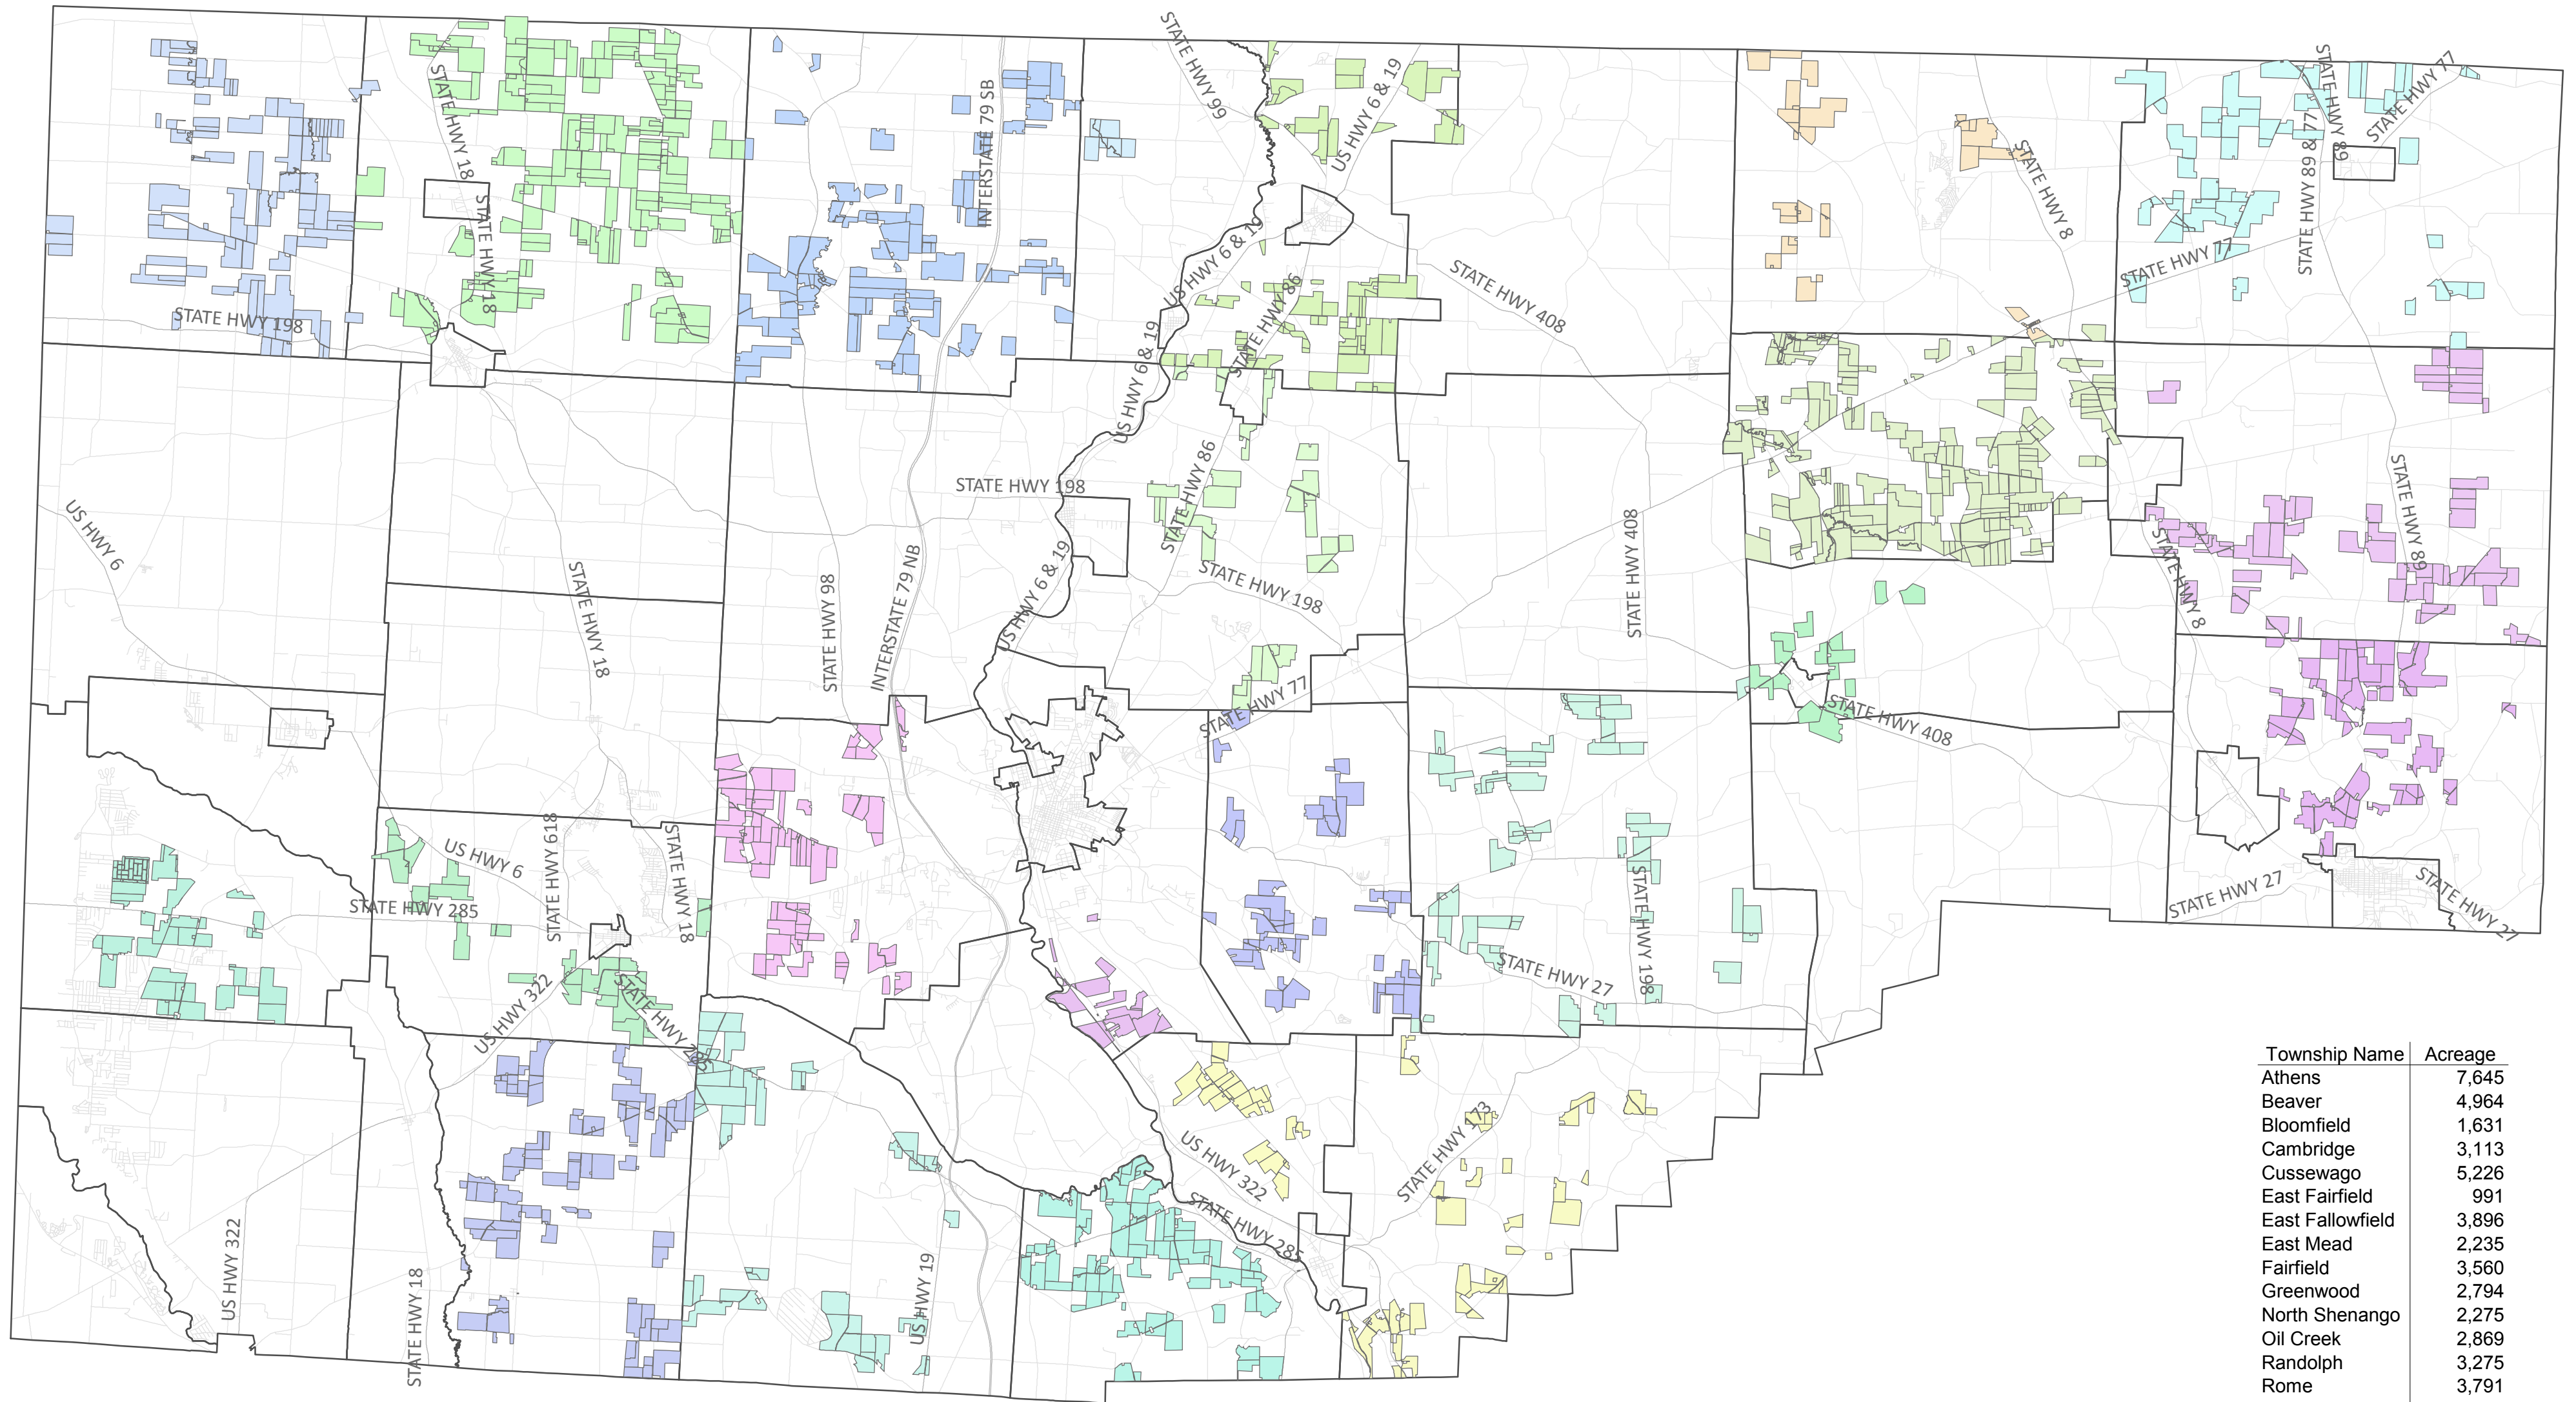

Crawford County Agricultural Security Area (ASA) Parcels

Township Name	Acreage
Athens	7,645
Beaver	4,964
Bloomfield	1,631
Cambridge	3,113
Cussewago	5,226
East Fairfield	991
East Fallowfield	3,896
East Mead	2,235
Fairfield	3,560
Greenwood	2,794
North Shenango	2,275
Oil Creek	2,869
Randolph	3,275
Rome	3,791
Sadsbury	1,897
Sparta	3,662
Spring	8,510
Steuben	1,037
Venango	322
Vernon	3,103
Wayne	1,819
West Mead	777
Woodcock	1,695

Total Acreage - 71,087